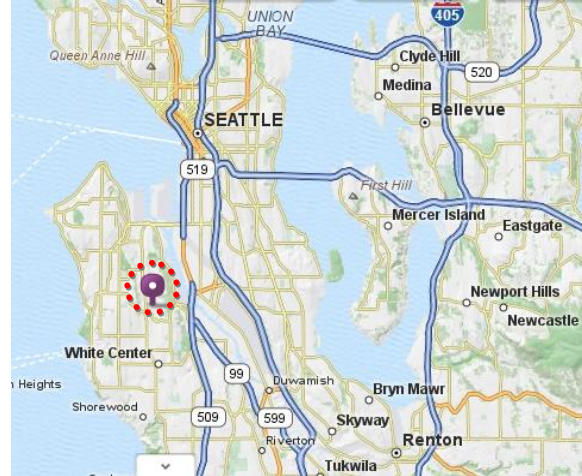

Directions to Puget Ridge Cohousing

7020 18th Avenue SW, Seattle WA 98106
(in West Seattle)

BUS INFORMATION

Bus Line #

#120 on Delridge (get off at SW Orchard St.)

#125 on 16th SW (get off at Myrtle St SW)

Take Delridge Way/South Seattle Community College
Exit off West Seattle Bridge
Head South on Delridge Way about 1.8 miles

At Orchard/Sylvan Way intersection (gas stations, self storage), go left

Take immediate first left (about 50 yards) onto Orchard/18th.

Go past the traffic circle at Myrtle on 18th SW.
Park just past the rocky on your right.
Entrance is by the parking lot, just north of the pond.
On your right is a map of the site.

Welcome to Puget Ridge!