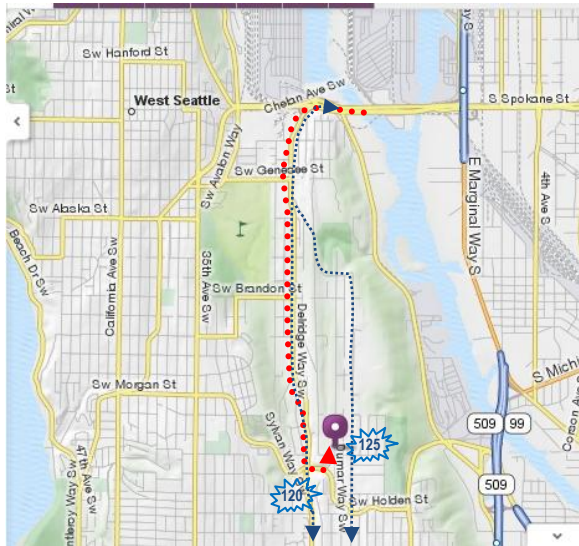

Directions to Puget Ridge Cohousing

7020 18th Avenue SW, Seattle WA 98106
(in West Seattle)

BUS INFORMATION

Bus Line #

#120 on Delridge (get off at SW Orchard St.)

#125 on 16th SW (get off at Myrtle St SW)

Take Delridge Way/South Seattle Community College
Exit off West Seattle Bridge
Head South on Delridge Way about 1.8 miles

At Orchard/Sylvan Way intersection (gas stations, self storage), go left

Take immediate first left (about 50 yards) onto Orchard/18th.

Go past the traffic circle at Myrtle on 18th SW.
Park just past the rocky on your right.
Entrance is by the parking lot, just north of the pond.
On your right is a map of the site.

Welcome to Puget Ridge!