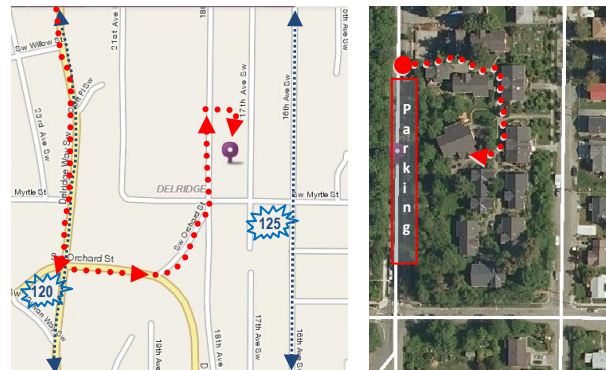

Directions to Puget Ridge Cohousing

7020 18th Avenue SW, Seattle WA 98106
(in West Seattle)

BUS INFORMATION

Bus Line #

#120 on Delridge (get off at SW Orchard St.)

#125 on 16th SW (get off at Myrtle St SW)

Take Delridge Way/South Seattle Community College
Exit off West Seattle Bridge
Head South on Delridge Way about 1.8 miles

At Orchard/Sylvan Way intersection (gas stations, self storage), go left

Take immediate first left (about 50 yards) onto Orchard/18th.

Go past the traffic circle at Myrtle on 18th SW.
Park just past the rocky on your right.
Entrance is by the parking lot, just north of the pond.
On your right is a map of the site.

Welcome to Puget Ridge!